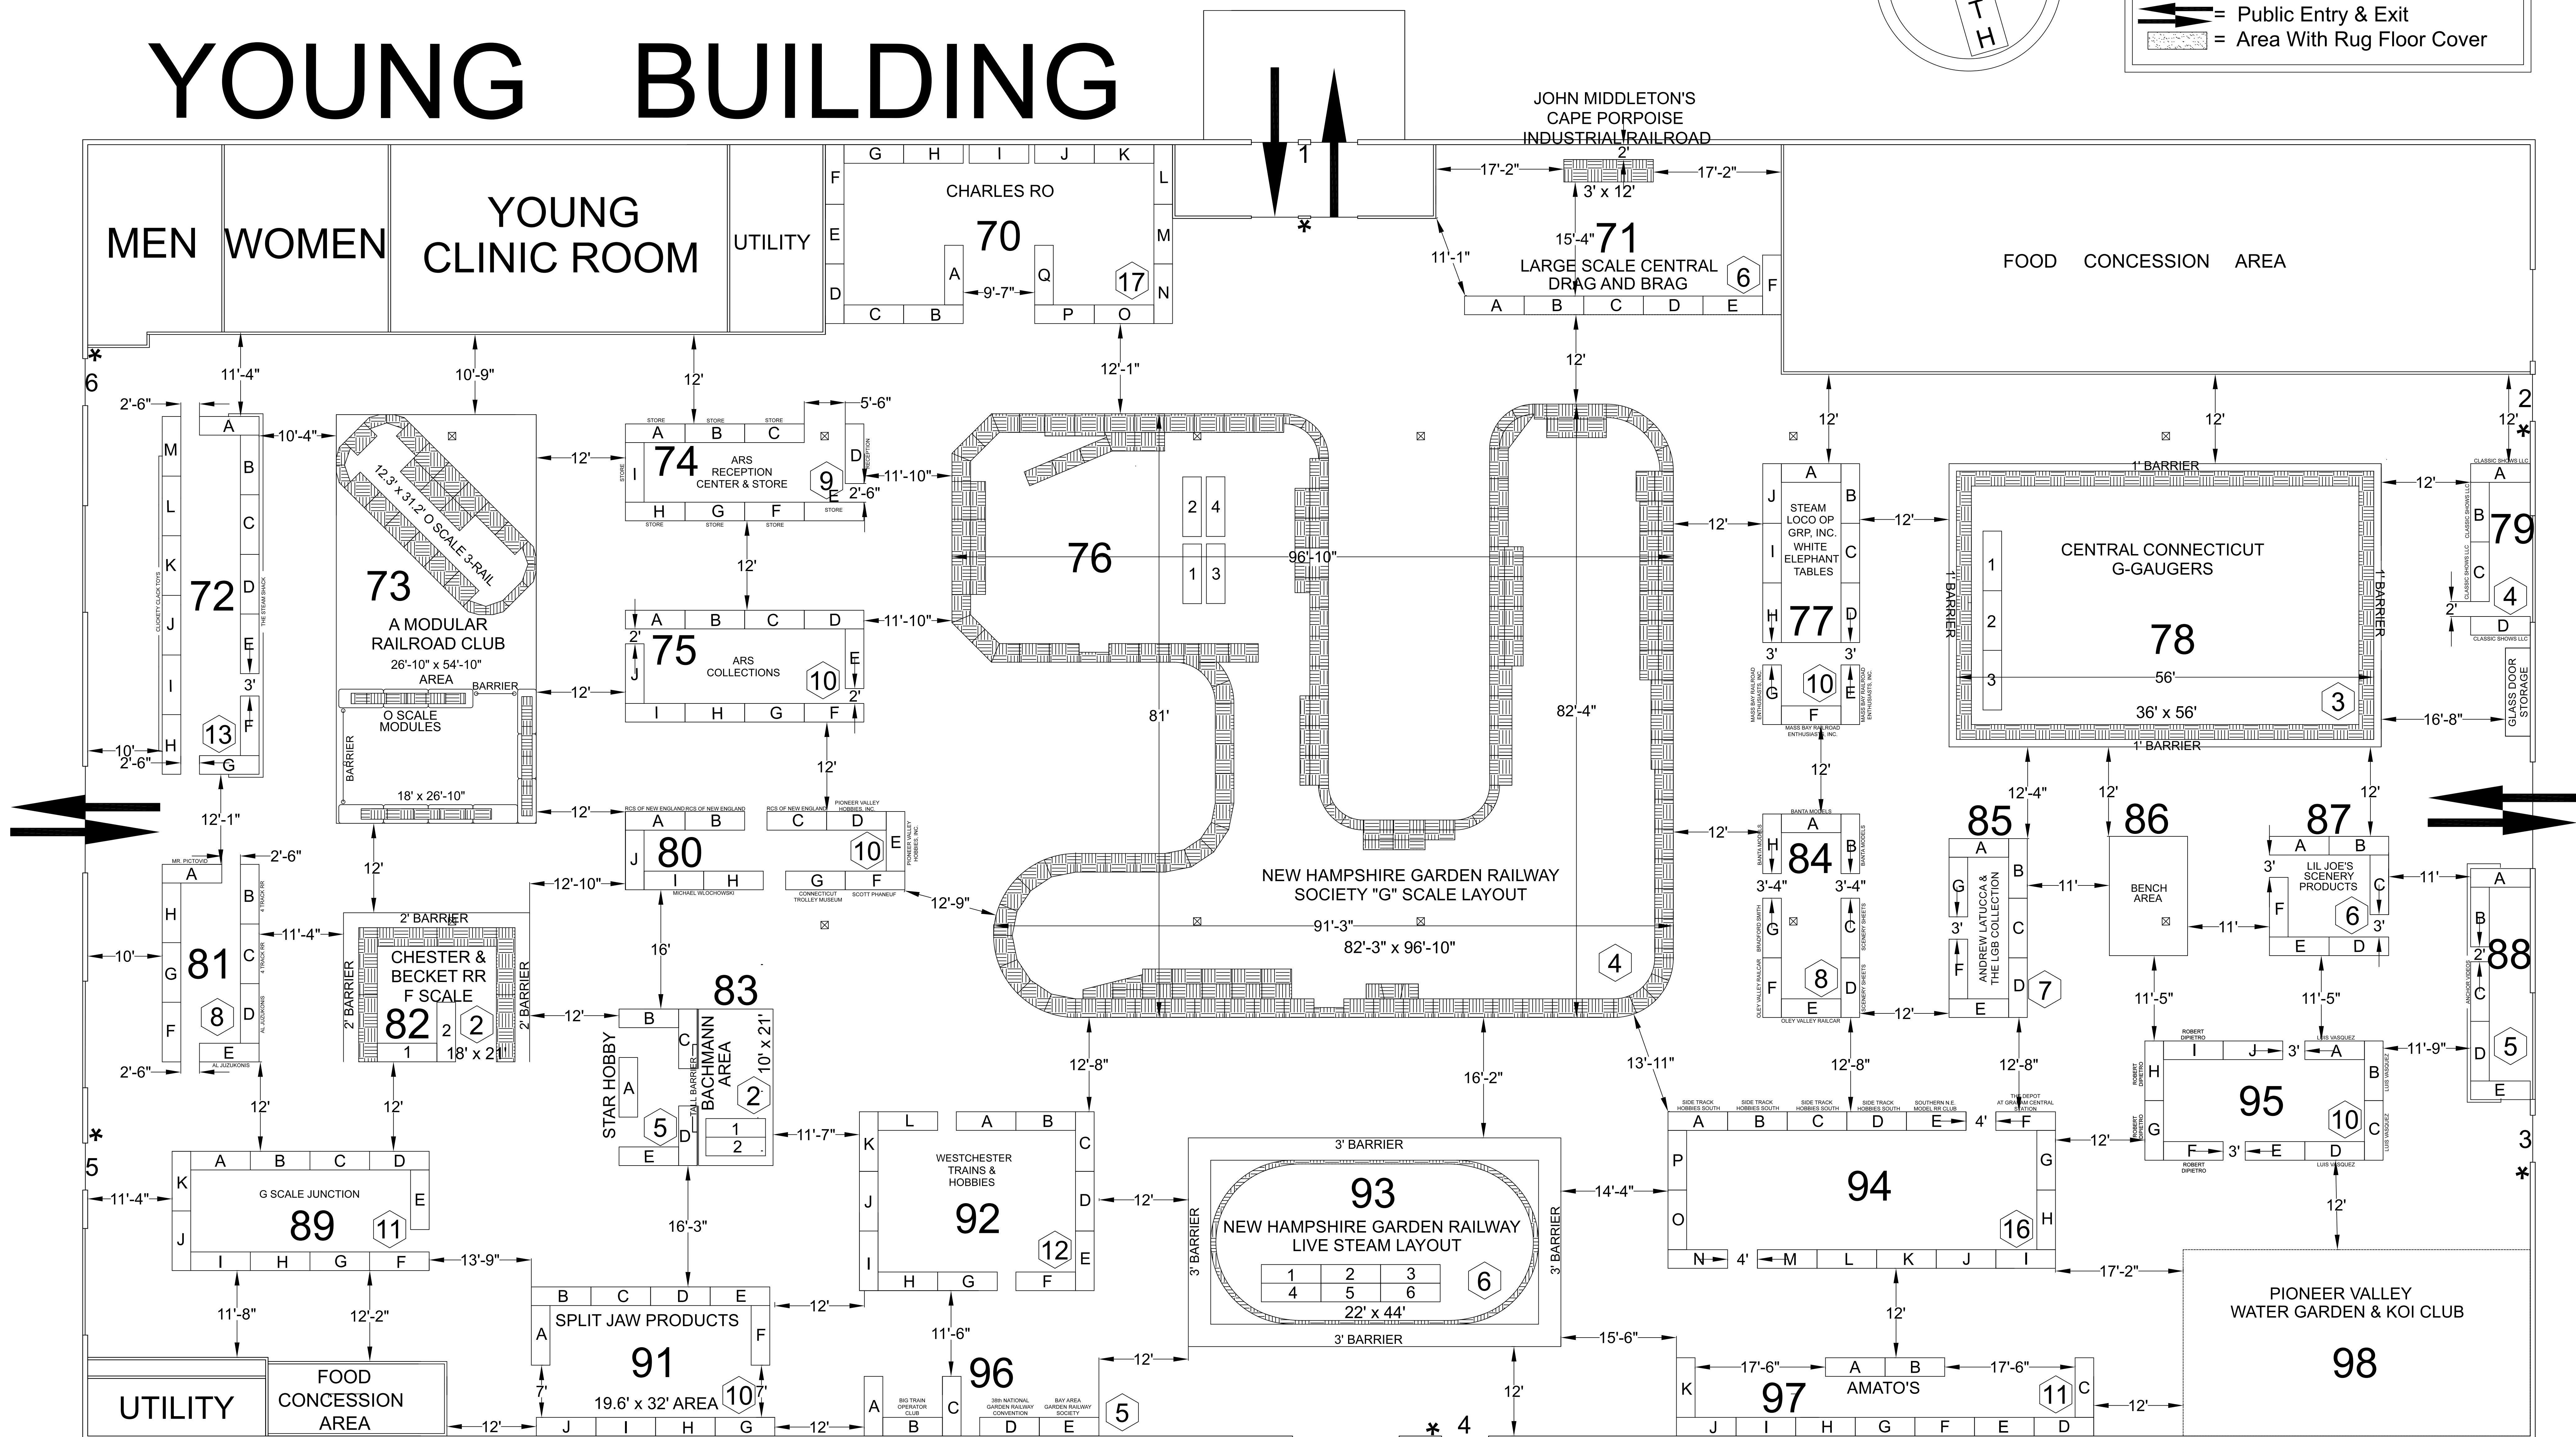

AMHERST RAILWAY SOCIETY  
PRESENTS  
2023 NORTHEAST LARGE SCALE TRAIN SHOW

# YOUNG BUILDING

**LEGEND**

- 45 = Section
- Ⓜ = Tables per Section
- \* = Fire Alarm Location
- ↔ = Public Entry & Exit
- ▨ = Area With Rug Floor Cover

ORIGINAL SCALE: 1/8 INCH = 1 FOOT