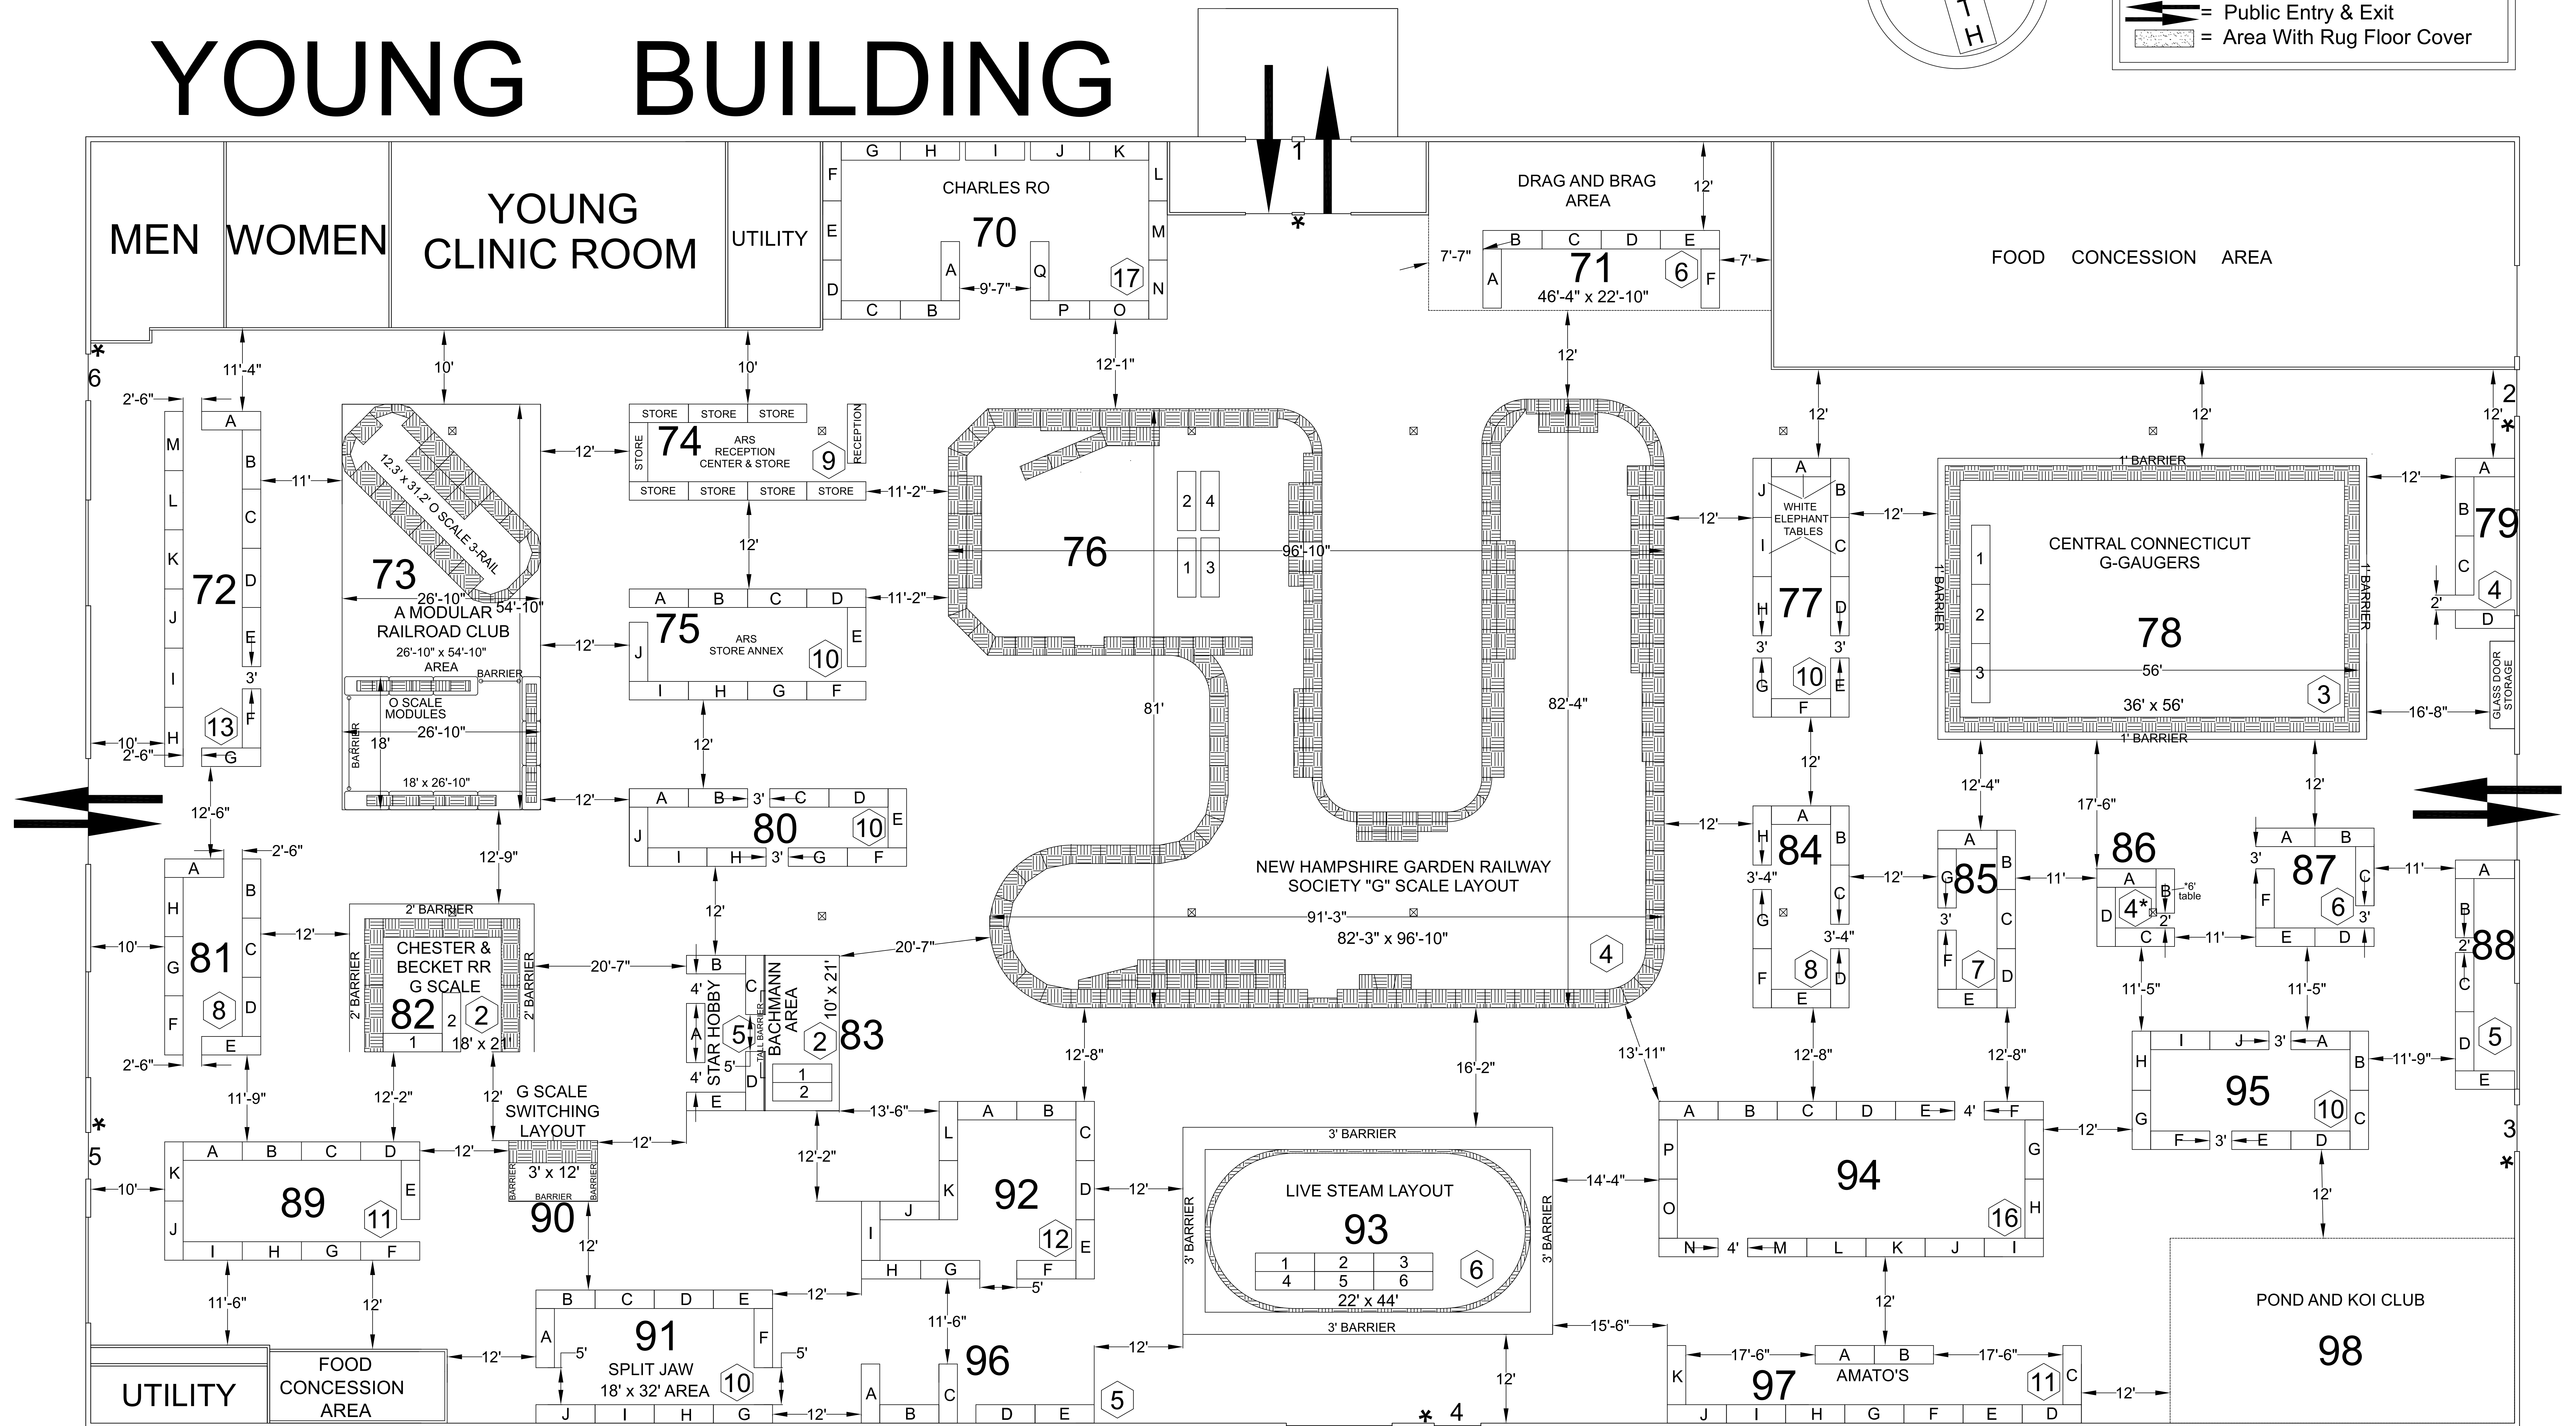

AMHERST RAILWAY SOCIETY
PRESENTS
2023 NORTHEAST LARGE SCALE TRAIN SHOW

YOUNG BUILDING

LEGEND	
45	= Section
Ⓜ	= Tables per Section
*	= Fire Alarm Location
↔	= Public Entry & Exit
▨	= Area With Rug Floor Cover

ORIGINAL SCALE: 1/8 INCH = 1 FOOT